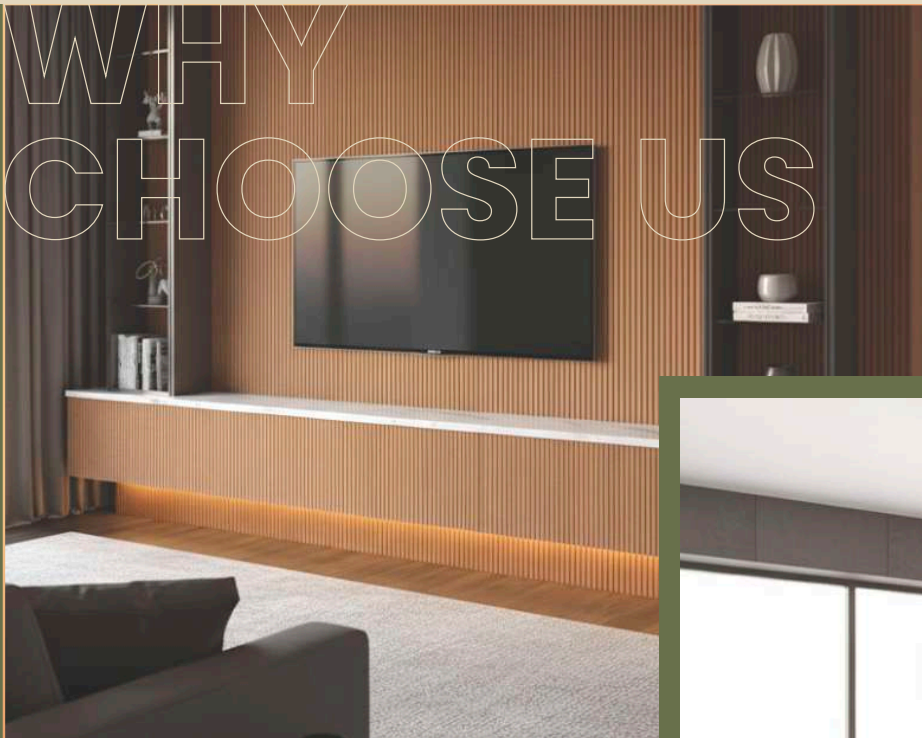

FUTURE
FEATURE

WHY CHOOSE GREENEX PLAST ●

Greenex Plast stands at the forefront of sustainable innovation, offering eco-friendly uPVC furniture that's as durable as it is stylish. Our products are termite-proof, fire-retardant, and built for easy installation, ensuring long-lasting performance with minimal maintenance. Designed for modern living, Greenex Plast blends functionality, safety, and green values, making it the smart choice for homes and businesses alike. Choose Greenex—where sustainability meets strength and style